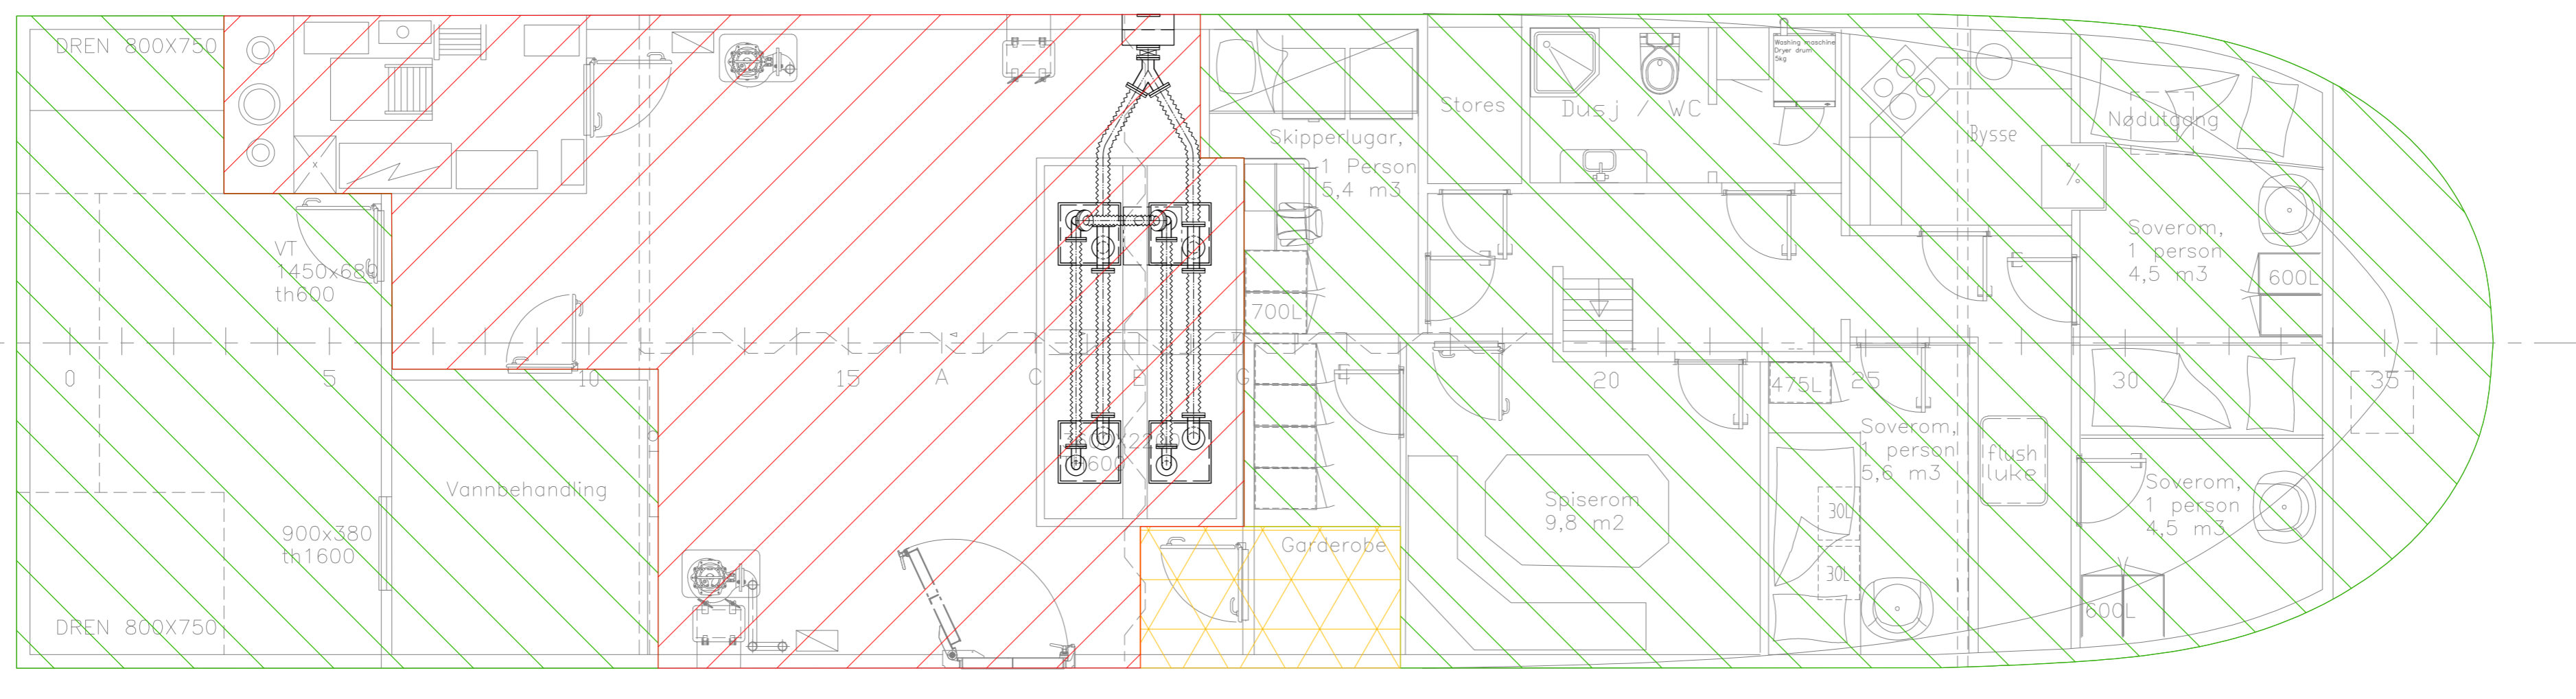

PROFILE

SH-DECK

HV-DECK

**HØVEDDIMENSJONER:**  
 LOA = 23.90 M  
 LPP = 22.20 M  
 BREDDEN PÅ SPT. = 6.30 M  
 SPANTAVSTAND = 0.50 M  
 DYBDE I RISS = 3.575 M

C KLAR FOR RAPPORT		2020-06-22 / BJ	
Rev.	Description:	Date:	Date/Sign:
		22.06.2020	
		Scale:	
		1:50	
		Constr./Drawn:	Contr.:
		BJ	KH
		Approved:	Approved:
		TM	TM
5344 NOFO - KONSULENT LASTEFARTØY OVER 15 M SONEINDELING		NSK SHIP DESIGN www.nskshipdesign.com	
Reference: 4482-101-001_0 General Arrangement		5344-121-002_C	Sheet no: 1 OF 1
Replacement for:			