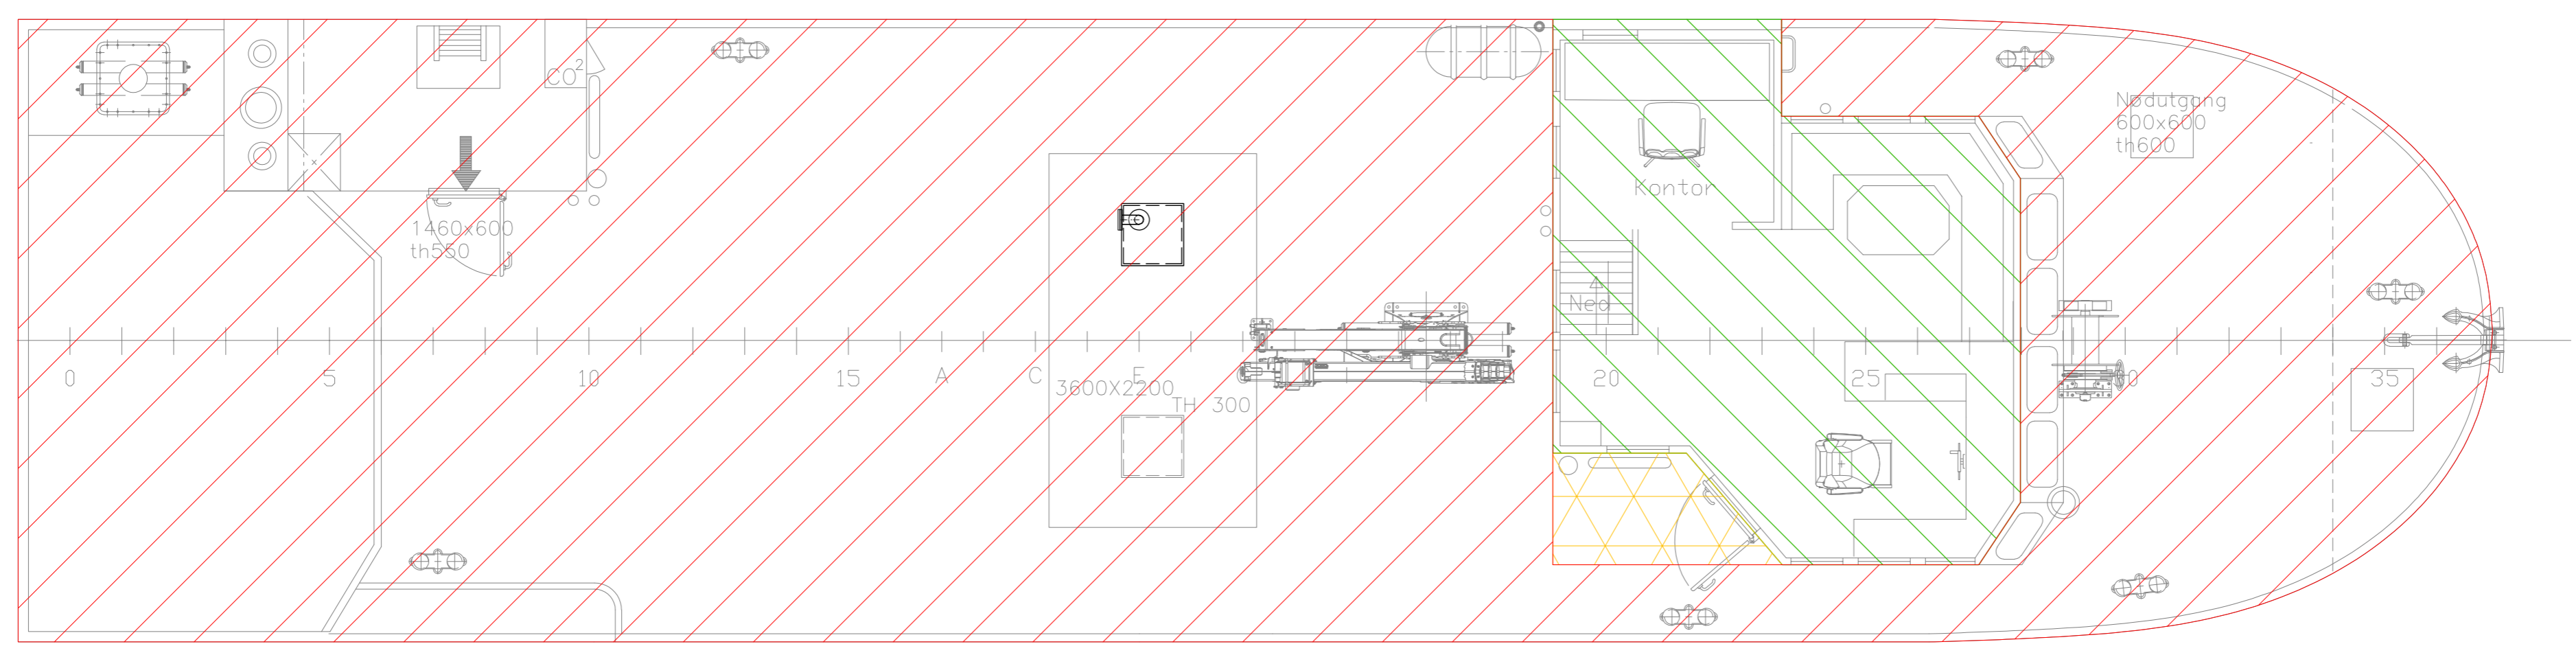

PROFILE

SH-DECK

HV-DECK

**HØVEDDIMENSJONER:**  
 LOA = 23.90 M  
 LPP = 22.20 M  
 BREDDEN PÅ SPT. = 6.30 M  
 SPANTAVSTAND = 0.50 M  
 DYBDE I RISS = 3.575 M

C KLAR FOR RAPPORT		2020-06-22 / BJ	
Rev.	Description:	Date:	Date/Sign:
		22.06.2020	
		Scale:	
		1:50	
		Constr./Drawn:	Contr.:
		BJ	KH
		Approved:	Approved:
		TM	TM
5344 NOFO - KONSULENT LASTEFARTØY OVER 15 M SONEINDELING		NSK SHIP DESIGN www.nskshipdesign.com	
Reference: 4482-101-001_0 General Arrangement		5344-121-002_C	Sheet no: 1 OF 1
Replacement for:			